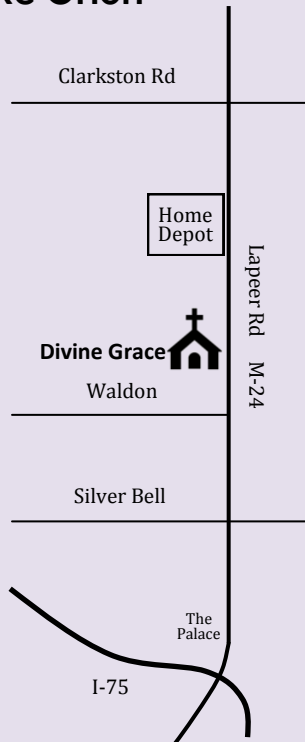

DIVINE GRACE

LUTHERAN CHURCH and SCHOOL

Divine Grace K-8 School

- Christ-Centered Education
- Comprehensive Curriculum
- Dedicated and Caring Staff

The goal of Divine Grace School is to provide an excellent educational experience in a stimulating and supportive Christian environment.

Location

Divine Grace Lutheran
3000 S. Lapeer Rd
Lake Orion

**Conveniently located
on M-24, just north of
Waldon Road**

K-8 School Hours

8:40 am to 3:30 pm

Non-Member Tuition and Fees

\$150 registration fee for all students