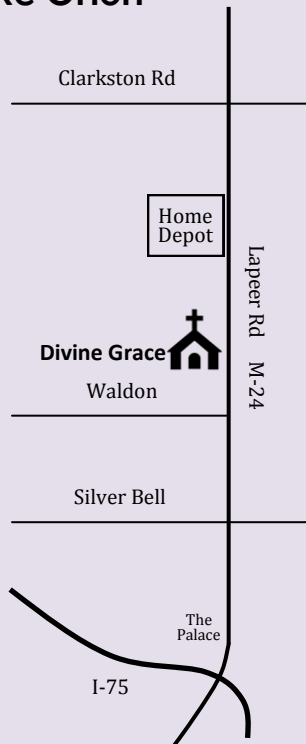

DIVINE GRACE

LUTHERAN CHURCH and SCHOOL

Divine Grace School

(Young Fives, Kindergarten through Eighth Grade)

- Christ-Centered Education
- Comprehensive Curriculum
- Dedicated and Caring Staff

The goal of Divine Grace School is to provide an excellent educational experience in a stimulating and supportive Christian environment.

Location

Divine Grace Lutheran
3000 S. Lapeer Rd
Lake Orion

**Conveniently located
on M-24, just north of
Waldon Road**

K-8 School Hours

8:40 am to 3:30 pm

Non-Member Tuition and Fees

\$150 registration fee for all students