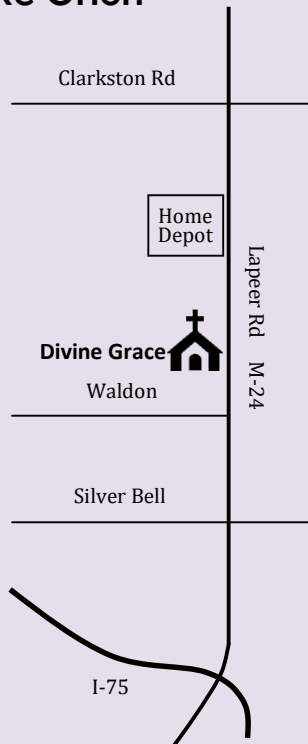

DIVINE GRACE

LUTHERAN CHURCH and SCHOOL

Divine Grace School

(Young Fives, Kindergarten through Eighth Grade)

- Christ-Centered Education
- Comprehensive Curriculum
- Dedicated and Caring Staff

The goal of Divine Grace School is to provide an excellent educational experience in a stimulating and supportive Christian environment.

Location

Divine Grace Lutheran
3000 S. Lapeer Rd
Lake Orion

**Conveniently located
on M-24, just north of
Waldon Road**

K-8 School Hours

8:45 am to 3:30 pm

Non-Member Tuition and Fees

\$150 registration fee for all students